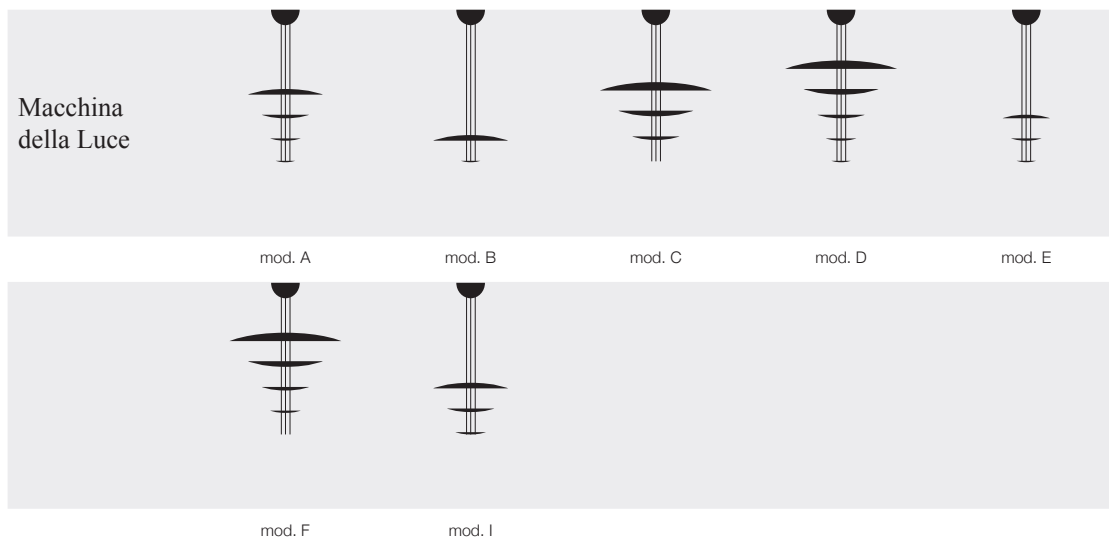

Standard rods height 145 cm to be cut to size; rods 300 cm available on request.

Macchina della Luce mod. A / pendant lamp / 110V or 230V

MALG / discs Ø 80-50-30-18 cm / gold / 7x6W 24V LED board / Triac dimmable	€	2.455,00
MALS / discs Ø 80-50-30-18 cm / silver / 7x6W 24V LED board / Triac dimmable	€	2.455,00
MALC / discs Ø 80-50-30-18 cm / copper / 7x6W 24V LED board / Triac dimmable	€	2.455,00

Macchina della Luce mod. B / pendant lamp / 110V or 230V

MBLG / discs Ø 80-18 cm / gold / 2x6W 24V LED board / Triac dimmable	€	1.715,00
MBLS / discs Ø 80-18 cm / silver / 2x6W 24V LED board / Triac dimmable	€	1.715,00
MBLC / discs Ø 80-18 cm / copper / 2x6W 24V LED board / Triac dimmable	€	1.715,00

Macchina della Luce mod. C / pendant lamp / 110V or 230V

MCLG / discs Ø 120 (flying leaf)-80-50 cm / gold / 7x6W 24V LED board / Triac dimmable	€	3.180,00
MCLS / discs Ø 120 (flying leaf)-80-50 cm / silver / 7x6W 24V LED board / Triac dimmable	€	3.180,00
MCLC / discs Ø 120 (flying leaf)-80-50 cm / copper / 7x6W 24V LED board / Triac dimmable	€	3.180,00

Macchina della Luce mod. D / pendant lamp / 230V (110V version available on request)

MDLG / discs Ø 120 (flying leaf)-80-50-30-18 cm / gold / 10x6W 24V LED board / Triac dimmable	€	3.610,00
MDLS / discs Ø 120 (flying leaf)-80-50-30-18 cm / silver / 10x6W 24V LED board / Triac dimmable	€	3.610,00
MDLC / discs Ø 120 (flying leaf)-80-50-30-18 cm / copper / 10x6W 24V LED board / Triac dimmable	€	3.610,00

Macchina della Luce mod. E / pendant lamp / 110V or 230V

MELG / discs Ø 50-30-18 cm / gold / 4x6W 24V LED board / Triac dimmable	€	1.685,00
MELS / discs Ø 50-30-18 cm / silver / 4x6W 24V LED board / Triac dimmable	€	1.685,00
MELC / discs Ø 50-30-18 cm / copper / 4x6W 24V LED board / Triac dimmable	€	1.685,00

Macchina della Luce mod. F / pendant lamp / 230V (110V version available on request)

MFLG / discs Ø 120 (flying leaf)-80-50-30 cm / gold / 9x6W 24V LED board / Triac dimmable	€	3.460,00
MFLS / discs Ø 120 (flying leaf)-80-50-30 cm / silver / 9x6W 24V LED board / Triac dimmable	€	3.460,00
MFLC / discs Ø 120 (flying leaf)-80-50-30 cm / copper / 9x6W 24V LED board / Triac dimmable	€	3.460,00

Macchina della Luce mod. I / pendant lamp / 110V or 230V

MILG / discs Ø 80-50-30 cm / gold / 5x6W 24V LED board / Triac dimmable	€	2.140,00
MILS / discs Ø 80-50-30 cm / silver / 5x6W 24V LED board / Triac dimmable	€	2.140,00
MILC / discs Ø 80-50-30 cm / copper / 5x6W 24V LED board / Triac dimmable	€	2.140,00

notes