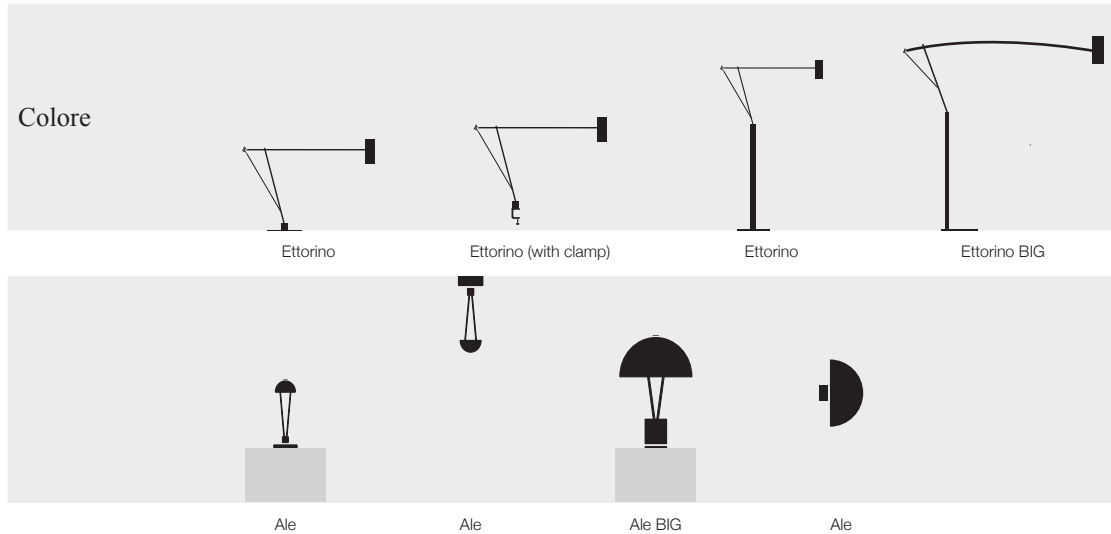

Colore

Ettoreino / table lamp / 110-240V

ETRT / colourful / 1x10W ELV COB LED / push dimming included	€	1.700,00
ETRTB / black / 1x10W ELV COB LED / push dimming included	€	1.600,00
ETRTW / white / 1x10W ELV COB LED / push dimming included	€	1.600,00

Ettoreino / table lamp with clamp / 110-240V

ETRC / colourful / 1x10W ELV COB LED / push dimming included	€	1.750,00
ETRCB / black / 1x10W ELV COB LED / push dimming included	€	1.650,00
ETRCW / white / 1x10W ELV COB LED / push dimming included	€	1.650,00

Ettoreino / standing lamp / 110-240V

ETRF / colourful / 1x10W ELV COB LED / push dimming included	€	2.000,00
ETRFB / black / 1x10W ELV COB LED / push dimming included	€	1.900,00
ETRFW / white / 1x10W ELV COB LED / push dimming included	€	1.900,00

Ettoreino BIG / standing lamp / 110-240V

ETRBIG / colourful / 1x15W ELV COB LED with dichroic filter (upwards - on/off incl.) / 1x15W ELV COB LED (downwards - push dimming incl.)	€	5.050,00
ETRBIGB / black / 1x15W ELV COB LED with dichroic filter (upwards - on/off incl.) / 1x15W ELV COB LED (downwards - push dimming incl.)	€	4.750,00
ETRBIGW / white / 1x15W ELV COB LED with dichroic filter (upwards - on/off incl.) / 1x15W ELV COB LED (downwards - push dimming incl.)	€	4.750,00

Ale / battery table lamp / plug driver 110-240V with EU or UK plug

ALEBT / colourful / 1x1,5W ELV LED board / on/off switch included	€	820,00
ALEBTFL / fluo / 1x1,5W ELV LED board / on/off switch included	€	820,00
ALEBTB / black / 1x1,5W ELV LED board / on/off switch included	€	720,00
ALEBTW / white / 1x1,5W ELV LED board / on/off switch included	€	720,00

Ale / ceiling lamp / 110V (not dimmable) or 230V

ALEC / colourful / 1x9W ELV COB LED / Triac/IGBT dimmable	€	680,00
ALECF / fluo / 1x9W ELV COB LED / Triac/IGBT dimmable	€	680,00
ALECB / black / 1x9W ELV COB LED / Triac/IGBT dimmable	€	580,00
ALECW / white / 1x9W ELV COB LED / Triac/IGBT dimmable	€	580,00

Ale BIG / table lamp / 110-240V

ALEBIG / colourful / 1x15W ELV COB LED / dimmer included	€	3.700,00
ALEBIGFL / fluo / 1x15W ELV COB LED / dimmer included	€	3.700,00
ALEBIGB / black / 1x15W ELV COB LED / dimmer included	€	3.550,00
ALEBIGW / white / 1x15W ELV COB LED / dimmer included	€	3.550,00

Ale / wall lamp / 110V (available DALI dimmable) or 230V

ALEW / colourful / 1x13W ELV LED board / Triac dimmable	€	880,00
ALEWFL / fluo / 1x13W ELV LED board / Triac dimmable	€	880,00
ALEWB / black / 1x13W ELV LED board / Triac dimmable	€	780,00
ALEWW / white / 1x13W ELV LED board / Triac dimmable	€	780,00